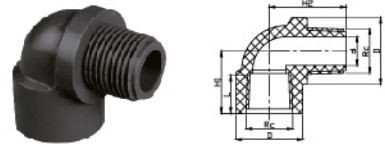

PVC THREAD FITTINGS (BS STANDARD)

ITEM NO: TPF012

90° ELBOW M/F

Nom Size	D	R(Rc)	d	L	H1	H2
1/2"X1/2"	30	1/2"	13	17	28	34.5
3/4"	36.5	3/4"	18.4	18.5	32.75	39.55
1"	44	1"	22.6	22	39.5	46.8
1 1/4"	1 1/4"					
1 1/2"	60.8	1 1/2"	36.6	25	51.5	59.4
2"	74	2"	47	2861		69.5
2 1/2"	93.2	2 1/2"	58	31	72.5	82.5

ITEM NO: TPF014

MALE ELBOW W/UNION

Nom Size	D	R(Rc)	d	L	H1	H2	D1
1/2"	30	1/2"	13.5	17	28	66.5	48
3/4"	25	36.8	55	36	3/4"	76.5	63

ITEM NO: TPF016

MF THREAD UNION

Nom Size	D1	D	R	d1	I	L
1/2"	48	30.2	1/2"	13.5	15	61
3/4"	55	36.8	3/4"	18	18	68
1"	55	45.5	1"	23	22	77

ITEM NO: TPF020

REDUCING FEMALE ELBOW

Nom Size	D	D1	L	L1	H	H1	R	R1
1/2"X3/4"	30	36.5	17	18.5	30.95	30.2	1/2"	3/4"
1"X3/4"	36.5	44	18.5	22	34.5	36.5	3/4"	1"
1-1/2"X1"	44	60.8	22.6	25	49	46.5	1 1/2"	1"
1-1/2"X3/4"	36.5	60.8	18.5	25	44.5	42.5	1 1/2"	3/4"

ITEM NO: TPF019

CROSS

Nom Size	Rc	D	L	H
1/2"	1/2"	36.5	18.5	65.5
3/4"	3/4"	30	17	56.6

ITEM NO: TPF018

FEMALE THREAD ELBOW WITH EAR

Nom Size	D	L	H	H1	H2	Rc
1/2"	30	17	28	52.5	56.6	1/2"

ITEM NO: TPF019

REDUCING NIPPLE